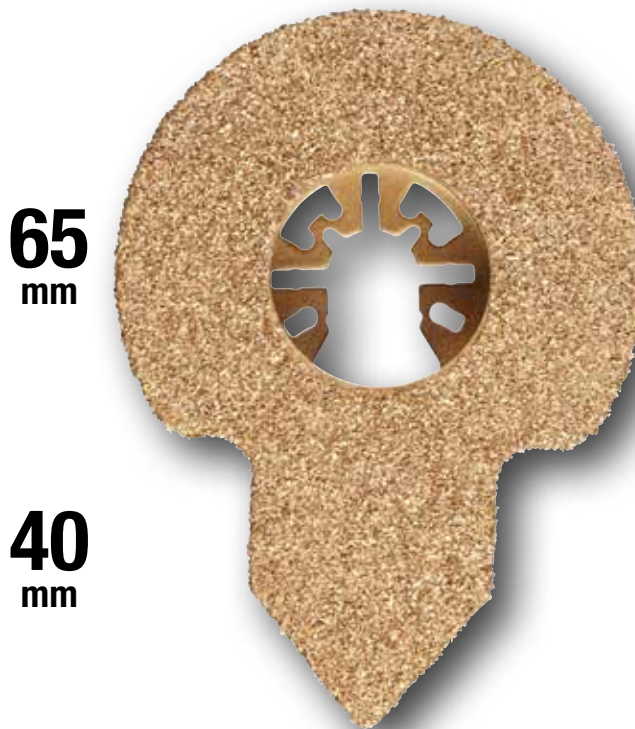

...always the right accessories
for your machine!

kwb[®]
GERMANY GMBH

NEW from kwb.

**Finger-shaped half-round rasp,
65 mm**
for all-rounder multi-tool machines

...always the right accessories
for your machine!

kwb[®]
GERMANY GMBH

65
mm

40
mm

Finger-shaped half-round rasp, 65 mm

PROFESSIONAL ★★★★★

Rasps and removes mortar, tile adhesive and carpet remains. Also for rough grinding and smoothing of painter's filling, tile adhesive, concrete, stone, wood, e.g. for removal of mortar or tile adhesive from defective tiles, glued flooring remains or rough pre-grinding of concrete, stone and wood. Can be used for surfaces and into any corner, narrow gaps and edges.

Art.-No.	Description		Box qty.	Outer cart.	Barcode		
708300	Finger-shaped half-round rasp, 65 mm		1	1			